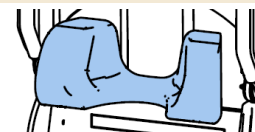

Size L

A- 50 cm

B- 37 cm

C- 38 cm

D- 12 cm

FOOTPLATE - SLOPING VERSION (ANGLE 11°)

Standard footplate included in base package.

BALT-F-01-2

Headrest

Headrest (Anatomical)

BALT-A-06

TRAY

BALT-T-01
43x42cm

ABDUCTION BLOCK

BALT-A-07
Height: 10cm
Width: 5.5-9cm
Depth: 10.5cm

THIGHS/LEGS ABDUCTION BELTS