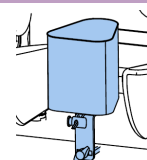

Size L

A- 50 cm

B- 37 cm

C- 38 cm

D- 12 cm

FOOTPLATE - SLOPING VERSION (ANGLE 11°)

Standard footplate included in base package.

BALT-F-01-2

Headrest

Headrest (Anatomical)

BALT-A-06

TRAY

BALT-T-01
43x42cm

ABDUCTION BLOCK

BALT-A-07
Height: 10cm
Width: 5.5-9cm
Depth: 10.5cm

THIGHS/LEGS ABDUCTION BELTS