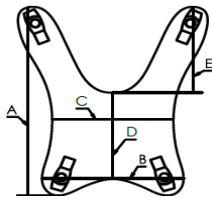

Size 1:
BALT-1-B

Size 2:
BALT-2-B

Size 3:
BALT-3-B

Champaigne Frame/Beige Upholstery

Size 1:
BALT-1-C

Size 2:
BALT-2-C

ACCESSORIES

VEST

Size S: BALT-V-02-S

Size M: BALT-V-02-M

Size L: BALT-V-02-L

Size S

A- 26 cm

B- 17 cm

C- 14 cm

D- 18.5 cm

E- 15 cm

Size M

A- 31 cm

B- 20 cm

C- 16 cm

D- 8.5 cm

E- 19cm

Size L

Headrest

Headrest (Anatomical)

BALT-A-06

TRAY

BALT-T-01
43x42cm

ABDUCTION BLOCK

BALT-A-07
Height: 10cm
Width: 5.5-9cm
Depth: 10.5cm

THIGHS/LEGS ABDUCTION BELTS