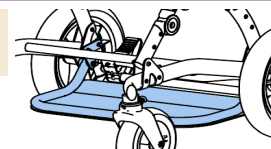

RESPIRATORY SHELF

BALT-A-08
19x44cm