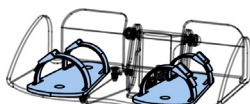

alivat

SCRIPTING AND ORDERING GUIDE

BALTO

Balto pushchair is designed to facilitate the daily care of children and teenagers who require transport and whose diseases prevent them from moving independently

BALT-B-03

RESPIRATORY SHELF

BALT-A-08
19x44cm

SANDALS WITH STRAPS

BALT-F-02-1
18x19cm

FOOTREST PADDING

3cm Height (Only for Standard Footplate, Excludes Sandals)

BALT-A-09