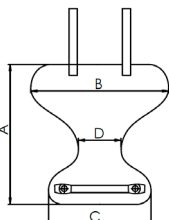

Size L: BALT-B-01-L

Size S

A- 31 cm

B- 8 cm

Size M

A- 35 cm

B- 8 cm

Size L

A- 45 cm

B- 10 cm

PELVIC BELTS - TROUSERS

Size S: BALT-B-02-S

Size M: BALT-B-02-M

Size L: BALT-B-02-L

Size S

A- 37 cm

B- 30 cm

C- 27 cm

D- 10 cm

Size M

A- 42 cm

B- 32 cm

C- 30 cm

D- 12 cm

Headrest

Headrest (Anatomical)

BALT-A-06

TRAY

BALT-T-01
43x42cm

ABDUCTION BLOCK

BALT-A-07
Height: 10cm
Width: 5.5-9cm
Depth: 10.5cm

THIGHS/LEGS ABDUCTION BELTS